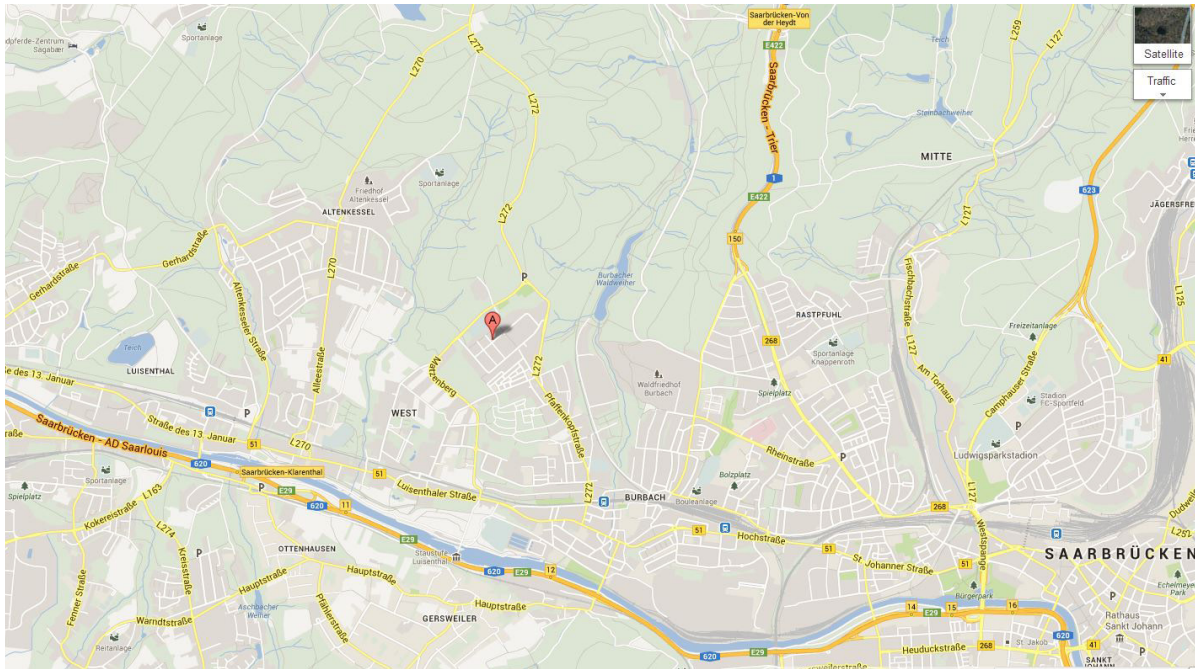

A map showing the location of the Q-Lab Deutschland GmbH office.